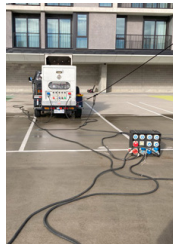

Introducing our film **silenced 65kVA trailer mounted generator** ideal for your production needs.

Our generator is a great work-horse for the industry and powering mid-size drama and television productions, small

commercials, and special event use. Towable behind any ute or truck with a three tonne towing capacity means it can be tucked away in the little spaces a truck or larger unit may not fit.

With 90 amps per phase it is great for running an M90, 10k Tungsten fresnel, a large array of LED fixtures, or the essential unit coffee machine as well as wardrobe and make up buses.

Featuring a Cummins motor it is designed to run all day. It's moderate size, excellent fuel usage, and reliability make it a great little unit.

SPECIFICATIONS

65kVA 3-Phase 50HZ

Max Output: 90amps per phase
RCD breakers fitted

OUTLETS:

- Powerlock Outlets
- 63Amp Three Phase
- 63Amp Single Phase
- 2 x 50amp wilco
- 3 x 15amp

DIMENSIONS:

Length: 4.3M
Width: 1.95M
Height: 2.1M
Gross Weight: 2750KG

CONTACT

Chris Walsingham
0416 253 100
chriswalsingham@gmail.com