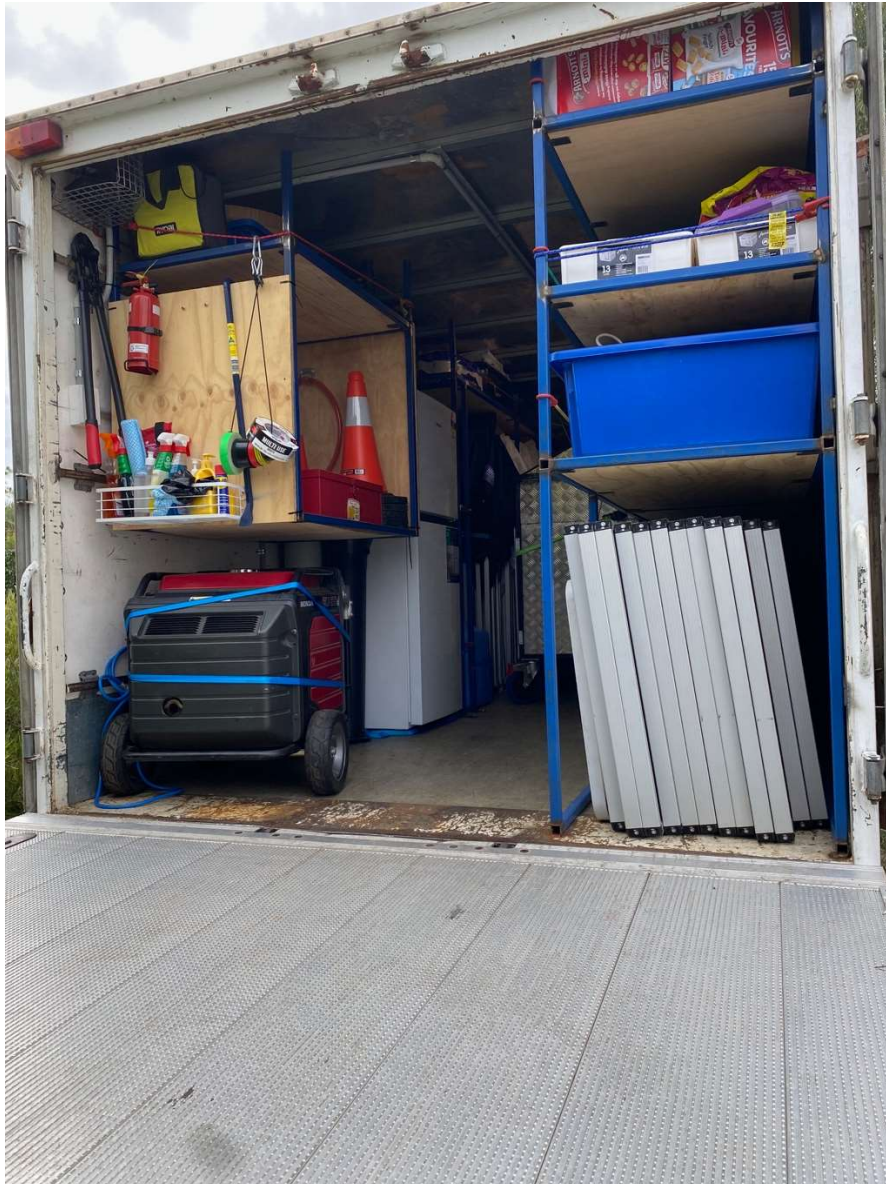

RPS

UNIT SERVICES

REGO – 1GN 4LX

Put together in 2021, this unit vehicle is 6 metres long (7.5 with the tailgate down), 2.8metres tall and 2.2 metres wide. It's roughly the same size as most industry vans so it doesn't require excess parking spaces making it the perfect vehicle for TVC's and drama with a crew under 80. It is designed and professionally racked for the onboard equipment, has a fluro light on the roof and is powered by a silenced Honda 6.5 kva

generator. It is a 3 tonne vehicle meaning it can be driven with a manual car licence. All of the equipment onboard is brand new as of March 2021. All electrical equipment is tested and tagged. The vehicle can power itself, caterer's and unit base with ease, or can be powered off mains electricity.

This unit vehicle is able to service up to 80 pax, so it is perfect for jobs both large and small.

EQUIPMENT LIST

TRUCK

2003 HINO DUTRO

750 KG HOLLANDIA TAILGATE

PORTABLE 6.5KVA HONDA SILENCED GENERATOR

223 LITRE HISENSE REFRIGERATOR/ FREEZER

POWER AVAILABLE THROUGH TRUCK INPUTS

(RADIO CHARGING STATION)

2 PURPOSE BUILT WOODEN MAKEUP MIRRORS

WITH DUAL POWER INPUTS (AVAILABLE ON

REQUEST)

8 60 LITRE GARBAGE BINS

200 KG HAND TROLLEY

660 LITRE GARBAGE STORAGE BIN
20 12KG FILMTECH SHOT BAGS
3 20LITRE WATER GERRYS
1 20LITRE FUEL GERRY
1 FUEL FUNNEL
1 FUEL HOSE JIGGLER
8 BROLLEY UMBRELLAS
PORTABLE FAN
2 PORTABLE ARLEC 2400WATT HEATERS
10 WITCHES HATS
TRUCK/ CAR JUMPER LEADS
TOOL BOX
3 HEAVY DUTY TARPS
RYOBI DRILL SET
SOCKET SET
20 METRE HOSE/ ASSORTED TAP FIXTURES
1KG DRY POWDER FIRE EXTINGUISHER
FIRE BLANKET
BOLT CUTTERS
CROW BAR
SHOVEL
3 48 LITRE COLMAN ESKYS
1 15LITRE KEG WATER COOLER ESKY