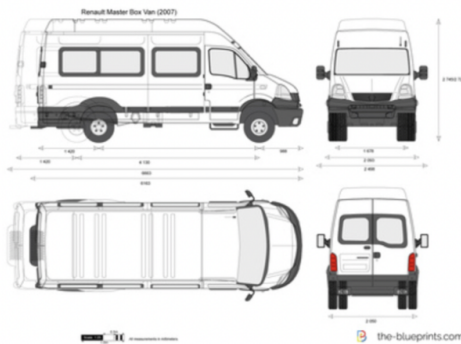

## VAN HIRE:

Renault Master LWB Van, side load or rear load – **2.5m HIGH & 5.5m LONG**

2 x full spec Camera Trolleys accompany the van – can also be hired individually